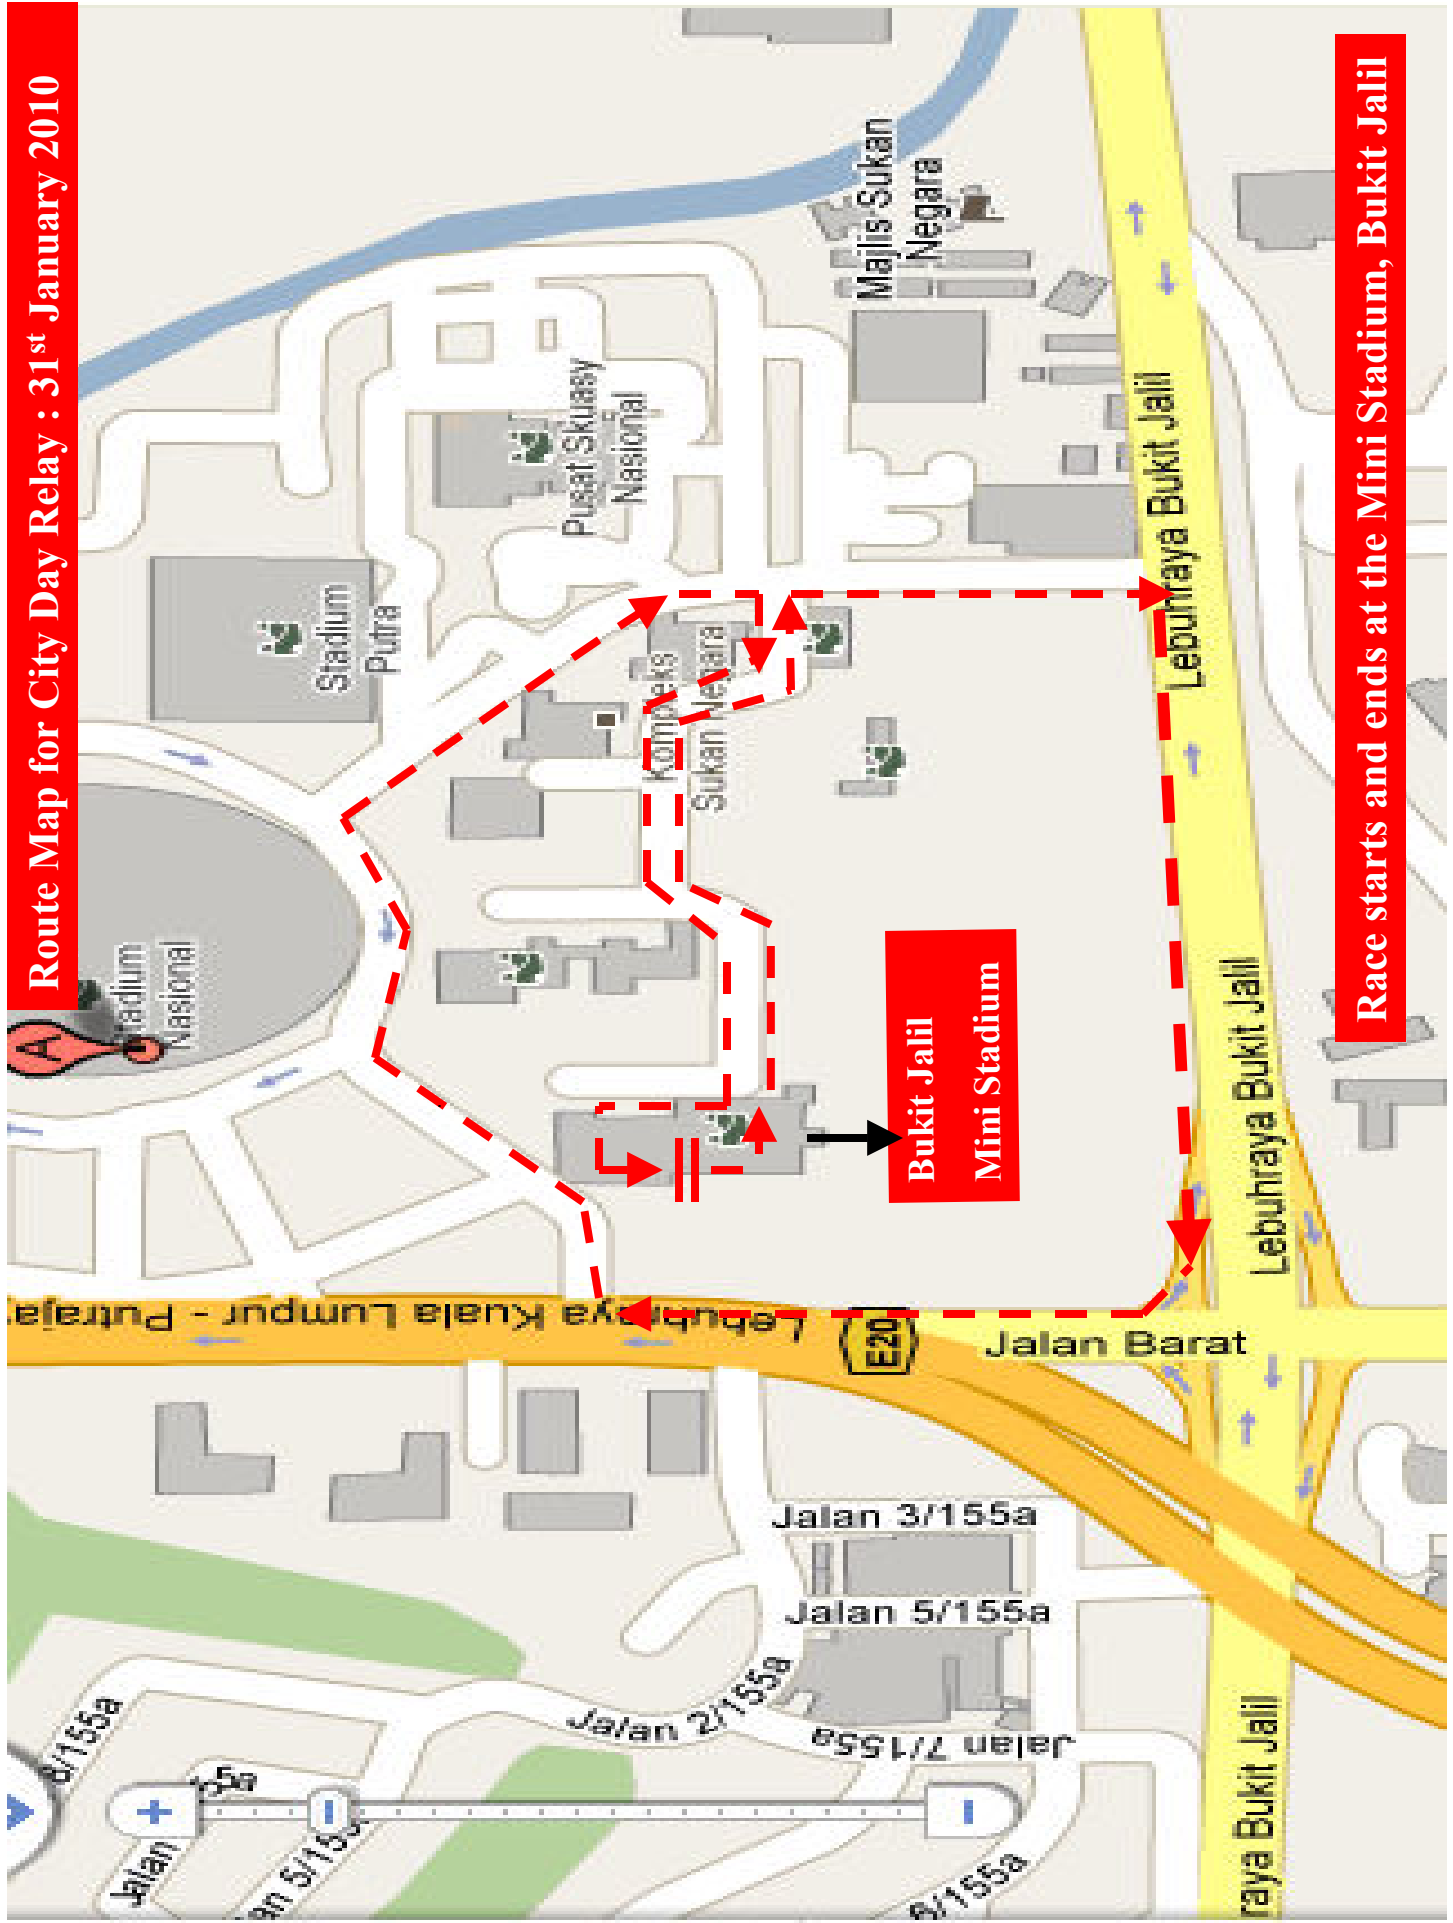

Route Map for City Day Relay : 31st January 2010

Race starts and ends at the Mini Stadium, Bukit Jalil