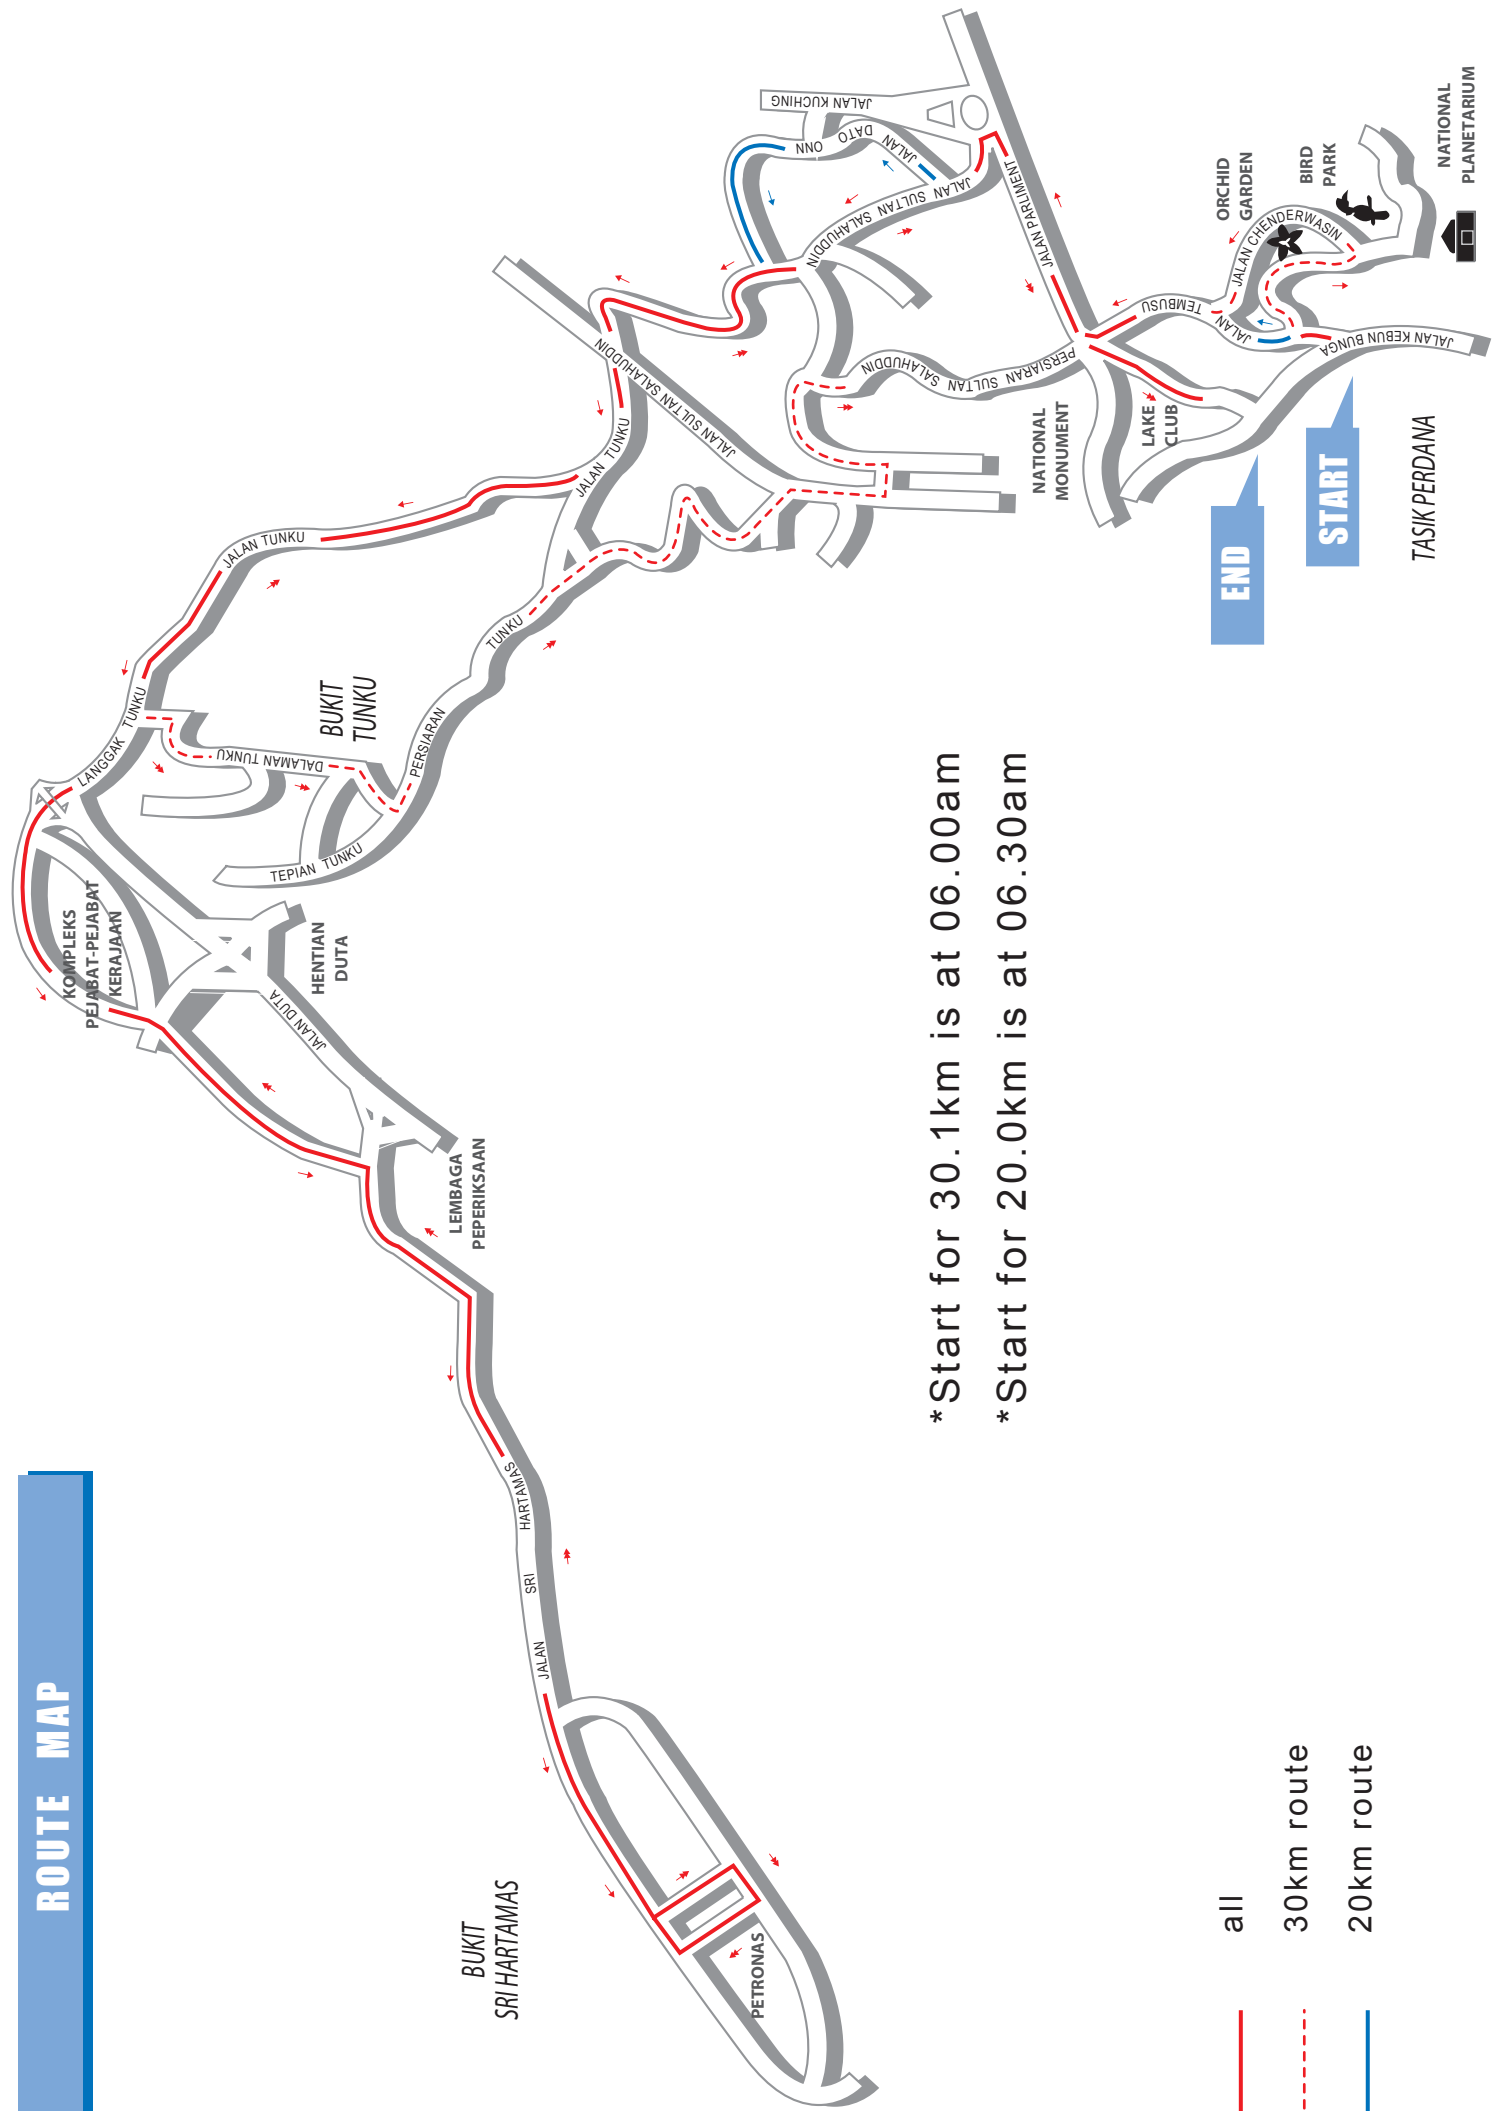

ROUTE MAP

* Start for 30.1km is at 06.00am

* Start for 20.0km is at 06.30am

all

30km route

20km route

END

START

TASIK PERDANA